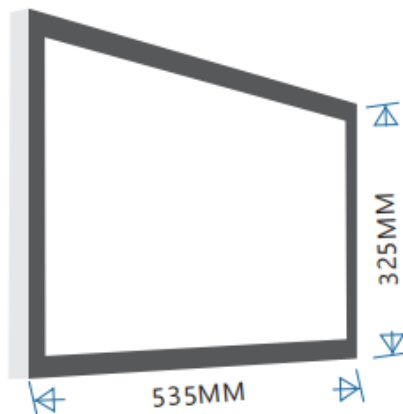

21.5 inch TFT LED Backlight,
16:9 with 1920*1080

Whole metal plate heat dissipation
design

IP65-rated front
weatherproof structure

75*75 VESA Mount

SYSTEM	
Processor	J3455, i3-8th Generation (8145U), i5 8th Generation (8257U)
Memory	8GB/16GB/32GB
Storage	Upto 512GB
OS	Windows 10 IOT ENT 2019
DISPLAY	
Type	21.5 inch TFT LED Backlight
Resolution	1920*1080
Brightness	16:9
Surface Treatment	250 nits
Touchscreen	Projective Capacitive Touch Screen / Non Touch Display
INTERFACES	
Display	1*VGA or 1*VGA+1*HDMI
USB	3*USB2.0, 1*USB3.0
Serial	2*COM
LAN	1*RJ45
Audio	1*Mic-in, 1*Line-out
Power DC-IN	Input AC 100~240V/50~60hz, Output DC12V/7.5A
PHYSICAL&ENVIRONMENTAL	
Operating Temperature	Operating 0~60°
Storage Temperature	Storage-35°~75°
Cooling	Fanless or with CPU Fan
Dimensions(W×H×D)	535x325x70(MM)
Packing Dimensions(W×H×D)	620*440*230(MM) With Wooden Box
Net Weight	6.5KG
Packing Weight	11.5KG With Wooden Box
Certification	CE,FCC,RoHS
Color	Black
OPTIONS & PERIPHERALS	
WIFI	Mini PCIe for Wireless LAN(Optional)
Bluetooth	Built-in 3W speaker
Speaker	Bluetooth 4.0 protocol(option)
VESA	75x75